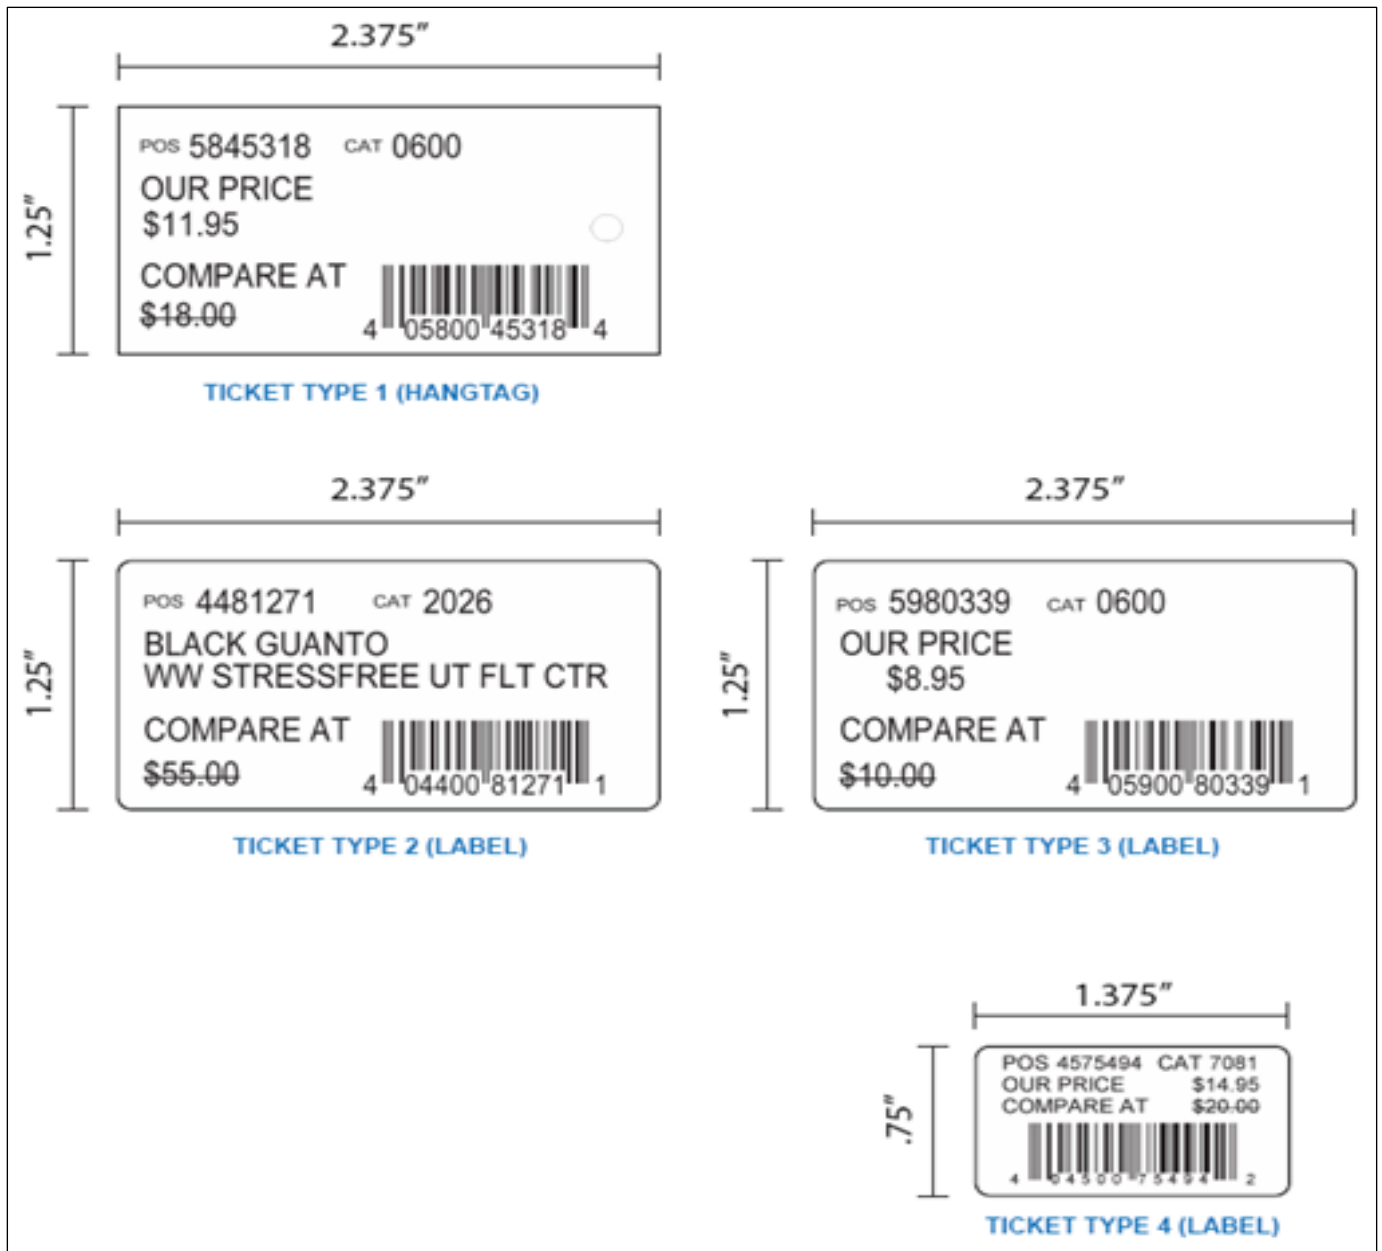

## DSW approved retail price ticket formats:

(Example is not to scale)